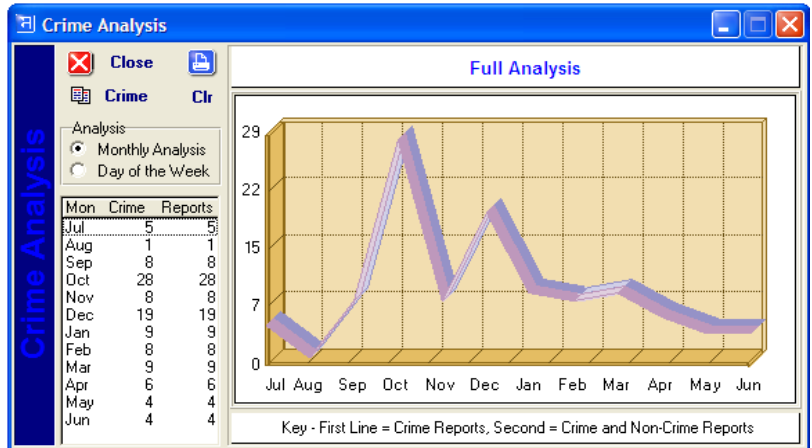

Police Non-emergency calls: **Dial 0845 60 70 999**. Police Emergency calls: **Dial 999**

July/Aug/Sep 2005

Issue No3/Year 2

SUSSEX POLICE IS PUTTING THE BOOT INTO BURGLARY.

The number of burglaries from people's homes in Sussex has plummeted in recent years, with thousands fewer burglary victims every year.

Recorded crime figures show that, in the past six years, domestic burglary in Sussex has dropped by 37.5% - from 10,946 crimes in 1998-99 (April to March) to 6,831 in 2004-05.

But, as midsummer approaches, Sussex Police wants to work with householders to ensure this welcome long-term trend continues. The Force has produced eye-catching flyers, in the shape of a burglar's boot mark, to remind residents of the need to take basic home security precautions, warning: "Otherwise the next boot mark you see could belong to a burglar." Chief Inspector Chris Pascoe, head of the Force's Community Safety Branch, said: "We have had great success in recent years in reducing the misery caused by burglary, but analysis shows that, as the longer days of summer arrive, this is a key time of year". Be warned!

The latest Monthly Crime Graph shows a leveling in reported crimes during April in our Parish.

July has already shown a marked increase in reported crime in the parish, to the 24th July the association has already received nine reports.